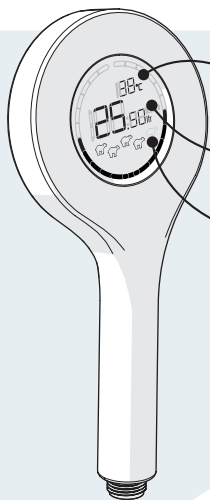

Digitale Handbrause

Digital Hand Shower

Pommeau de Douche Digital

amphiro

Amphiro zeigt Ihren aktuellen Verbrauch beim Duschen an und motiviert so zum bewussten Umgang mit Energie.

Amphiro displays your hot water consumption while showering to promote a more conscious use of energy.

Amphiro affiche la quantité d'eau chaude utilisée en temps réel et promeut ainsi une consommation d'énergie plus responsable.

Aktuelle Wassertemperatur

Current water temperature
Température de l'eau

Wasser- und Energieverbrauch in Echtzeit

Water and energy consumption in real time
Consommation d'eau en temps réel